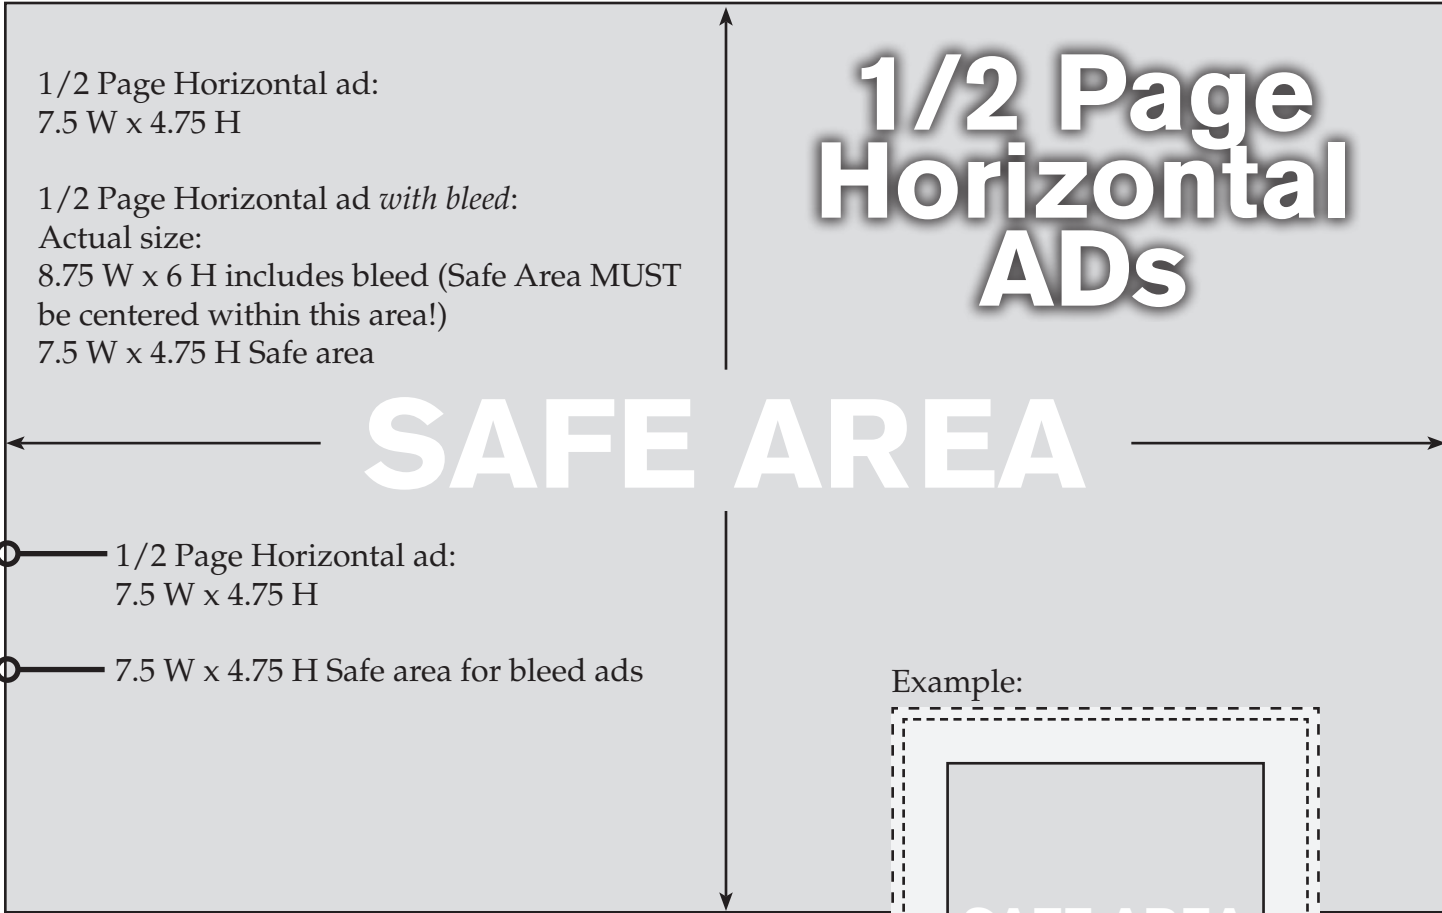

Full Page ADs

- Full Page ad:
7.5 x 10.125
- 7.5 x 10.125 Safe area for bleed ads
- 8.5 x 11 Full page bleed ad trim.
ADD .125" to all sides for bleed.

SAFE AREA

Example:

1/2 Page Horizontal ADs

Example:

1/3 Page Horizontal ADs

1/3 Page Vertical ADs

1/3 Page Vertical ad:
2.338 W x 10.125 H

1/3 Page Vertical ad
with bleed:

Actual size:
3.463 W x 11.25 H

Includes bleed
(Safe Area MUST be centered
within this area!)

7.5 W x 3.25 H Safe area

4.9219 W x 10.125 H H Safe area

SAFE AREA

Example:

 2/3 V Page ad:
4.9219 W x 10.125 H

 4.9219 W x 10.125 H
Safe area for bleed ads

1/2 Page Vertical ADs

1/2 Page Vertical ad:
4.9219 W x 7.75 H

1/2 Page Vertical ad *with bleed*:
Actual size:
6.046 W x 9 H includes bleed
(Safe Area MUST be centered within this area!)
4.9219 W x 7.75 H Safe area

SAFE AREA

- Trim
- Bleed

- 1/4 Page ad:
4.916 W x 3.625 H
- 4.916 W x 3.625 H Safe area for bleed ads