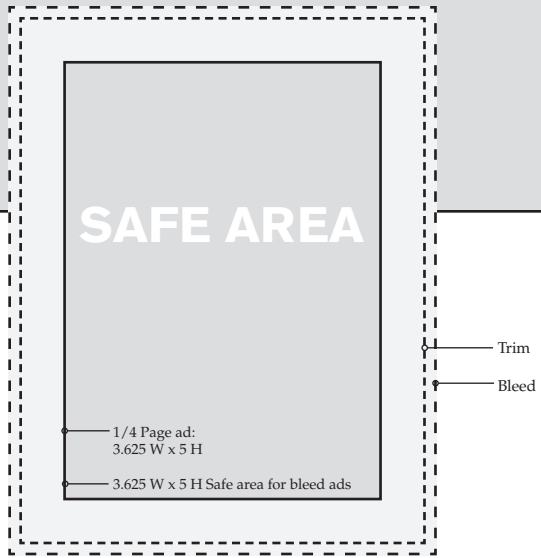

Full Page ADs

- Full Page ad:
7.5 x 10.125
- 7.5 x 10.125 Safe area for bleed ads
- 8.5 x 11 Full page bleed ad trim.
ADD .125" to all sides for bleed.

SAFE AREA

Example:

1/2 Page Horizontal ADs

Example:

1/3 Page Horizontal ADs

1/3 Page Vertical ADs

1/3 Page Vertical ad:
2.338 W x 10.125 H

1/3 Page Vertical ad
with bleed:

Actual size:
3.463 W x 11.25 H

Includes bleed
(Safe Area MUST be centered
within this area!)

7.5 W x 3.25 H Safe area

**SAFE
AREA**

 1/3 V Page ad:
2.338 W x 10.125 H

 2.338 W x 10.125 H
Safe area for bleed ads

2/3 Page Vertical ADs

2/3 Page Vertical ad:
4.9219 W x 10.125 H

2/3 Page Vertical ad
with bleed:

Actual size:
6.046 W x 11.25 H includes bleed
(Safe Area MUST be centered within this area!)

4.9219 W x 10.125 H H Safe area

SAFE AREA

Example:

 2/3 V Page ad:
4.9219 W x 10.125 H

 4.9219 W x 10.125 H
Safe area for bleed ads

1/2 Page Vertical ADs

1/2 Page Vertical ad:
4.9219 W x 7.75 H

1/2 Page Vertical ad *with bleed*:
Actual size:
6.046 W x 9 H includes bleed
(Safe Area MUST be centered within this area!)
4.9219 W x 7.75 H Safe area