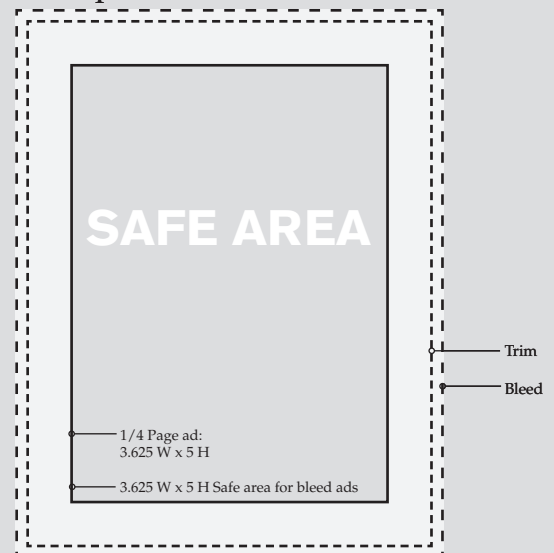

1/3 Page Vertical ADs

1/3 Page Vertical ad:
2.338 W x 10.125 H

1/3 Page Vertical ad
with bleed:

Actual size:
3.463 W x 11.25 H

Includes bleed
(Safe Area MUST be centered
within this area!)

7.5 W x 3.25 H Safe area

**SAFE
AREA**

 1/3 V Page ad:
2.338 W x 10.125 H

 2.338 W x 10.125 H
Safe area for bleed ads

2/3 Page Vertical ADs

2/3 Page Vertical ad:
4.9219 W x 10.125 H

2/3 Page Vertical ad
with bleed:

Actual size:
6.046 W x 11.25 H includes bleed
(Safe Area MUST be centered within this area!)

4.9219 W x 10.125 H H Safe area

SAFE AREA

Example:

 2/3 V Page ad:
4.9219 W x 10.125 H

 4.9219 W x 10.125 H
Safe area for bleed ads

1/2 Page Vertical ADs

1/2 Page Vertical ad:
4.9219 W x 7.75 H

1/2 Page Vertical ad *with bleed*:
Actual size:
6.046 W x 9 H includes bleed
(Safe Area MUST be centered within this area!)
4.9219 W x 7.75 H Safe area

○ — Trim

○ — Bleed

SAFE AREA

○ — 1/2 Page ad:
4.9219 W x 7.75 H

○ — 4.9219 W x 7.75 H Safe area for bleed ads

1/4 Page Vertical ADs

1/4 Page Vertical ad:
3.625 W x 5 H

1/4 Page Vertical ad *with bleed*:
Actual size:
4.875 W x 6.125 H includes bleed
(Safe Area MUST be centered within this area!)
3.625 W x 5 H Safe area