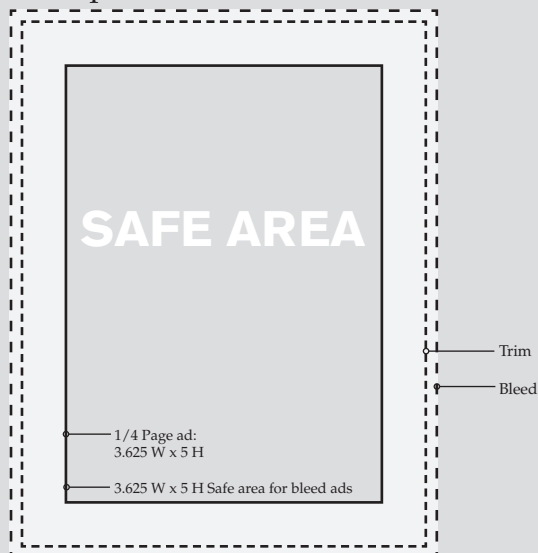

Full Page ADs

- Full Page ad:
7.5 x 10.125
- 7.5 x 10.125 Safe area for bleed ads
- 8.5 x 11 Full page bleed ad trim.
ADD .125" to all sides for bleed.

SAFE AREA

Example:

1/2 Page Horizontal ADs

Example:

1/3 Page Horizontal ADs

1/3 Page Vertical ADs

1/3 Page Vertical ad:
2.338 W x 10.125 H

1/3 Page Vertical ad
with bleed:

Actual size:
3.463 W x 11.25 H

Includes bleed
(Safe Area MUST be centered
within this area!)

7.5 W x 3.25 H Safe area

**SAFE
AREA**

 1/3 V Page ad:
2.338 W x 10.125 H

 2.338 W x 10.125 H
Safe area for bleed ads

2/3 Page Vertical ADs

2/3 Page Vertical ad:
4.9219 W x 10.125 H

2/3 Page Vertical ad
with bleed:

Actual size:
6.046 W x 11.25 H includes bleed
(Safe Area MUST be centered within this area!)

SAFE AREA

- 1/4 Page ad:
3.625 W x 5 H
- 3.625 W x 5 H Safe area for bleed ads

- Trim
- Bleed

1/4 Page Horizontal ADs

1/4 Page Horizontal ad:
4.916 W x 3.625 H

1/4 Page Horizontal ad *with bleed*:
Actual size:
6.041 W x 4.875 H includes bleed
(Safe Area MUST be centered within this area!)
4.916 W x 3.625 H Safe area